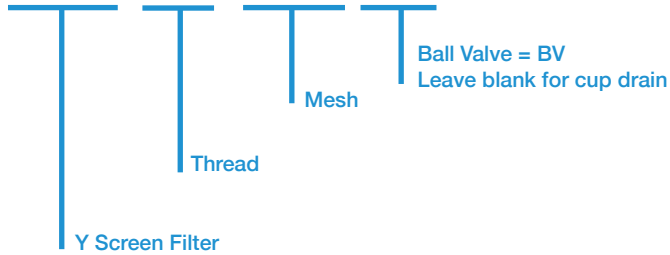

The Part Number:

2-YSF34155BV

- PRODUCT NAME:** Metal Y Screen Filter
- RAW MATERIAL:**
Screen - Stainless Steel
Exterior - Polypropylene
- SIZES:** 3/4 in Male, 3/5 in Female, 3/4 in Male x Female, 1 in Male, 1.5 in Male
- DRAIN:** Cap or Ball Valve
- FEATURES & BENEFITS:**
- Compact and space saving
 - Self-Washing capacity
 - Can be buried without issues from mud and detritus
 - Minimum risk of root intrusion
 - Flap for blocking mud and detritus when system is not in use
- APPLICATIONS:**
- Agriculture
 - Drinking water pre-filter

Diagrams obtained during lab tests at room temperature, with fresh water and free discharge, on a 120 mesh filter

Technical Data	
Closing System	Threaded Cover
Filtering Grade	155 or 200 Mesh
End Connection	Male, Female, or Male x Female
Max Pressure	8 bar at 20°C
Nominal Flow Rate	5 m³/h
Filtering Cartridge	Stainless Steel Mesh
Cartridge Diameter	37mm
Cartridge Length	129mm
Available Connections	3/4 in - 1 in NPT