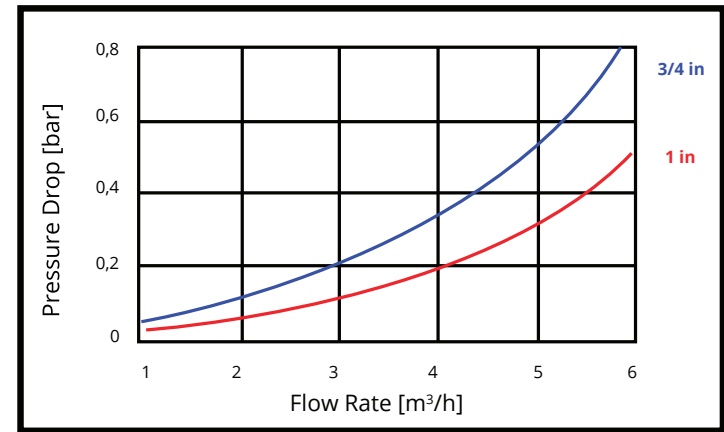

The Part Number:

2-YSF34155BV

- PRODUCT NAME:** Metal Y Screen Filter
- RAW MATERIAL:**
Screen - Stainless Steel
Exterior - Polypropylene
- SIZES:** 3/4 in Male, 3/5 in Female, 3/4 in Male x Female, 1 in Male, 1.5 in Male
- DRAIN:** Cap or Ball Valve
- FEATURES & BENEFITS:**
- Compact and space saving
 - Self-Washing capacity
 - Can be buried without issues from mud and detritus
 - Minimum risk of root intrusion
 - Flap for blocking mud and detritus when system is not in use
- APPLICATIONS:**
- Agriculture
 - Drinking water pre-filter

Diagrams obtained during lab tests at room temperature, with fresh water and free discharge, on a 120 mesh filter

Technical Data	
Closing System	Threaded Cover
Filtering Grade	155 or 200 Mesh
End Connection	Male, Female, or Male x Female
Max Pressure	8 bar at 20°C
Nominal Flow Rate	5 m³/h
Filtering Cartridge	Stainless Steel Mesh
Cartridge Diameter	37mm
Cartridge Length	129mm
Available Connections	3/4 in - 1 in NPT